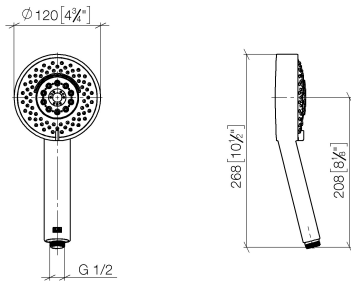

# Concealed single-lever mixer with integrated shower connection with shower set - Platinum

IMO

ST 050 205 7979

Fits: IMO, MEM, CL.1

- cover plate 80 x 80 mm
  - metal shower hose 1750mm with integrated anti-twist protection
  - slide bar
  - Pipe diameter 18 mm
  - Four settings: COMPACT RAIN, COMPACT SOFT FLOW, COMPACT AQUAPRESSURE FLOW, COMPACT CASCADE, max. flow rate l/min (at 3 bar)
  - spray head Ø 120mm
- Intrinsic protection against back flow.**

---

IMO

ST 050 205 7979

**Concealed single-lever mixer with integrated shower connection with shower set - Platinum**

IMO

ST 050 205 7979

- Four settings: COMPACT RAIN, COMPACT SOFT FLOW, COMPACT AQUAPRESSURE FLOW, COMPACT CASCADE, max. flow rate 15 l/min (at 3 bar)
- with anti-scale system
- spray head Ø 120mm
- 1/2" connection

IMO

ST 050 205 7979

ST 050 205 7070  
mm [inches]

Flow rate chart

Certificates

LGA\_29980.

**Concealed single-lever mixer with integrated shower connection with shower set - Platinum**

ST 050 205 7979  
 Parts for other  
 finishes can be found  
 here: Chrome

IMO

ST 050 205 7979

Fits: IMO, MEM, CL.1

- cover plate 80 x 80 mm
- metal shower hose 1750mm with integrated anti-twist protection
- slide bar
- Pipe diameter 18 mm

**This article does not include a hand shower!**