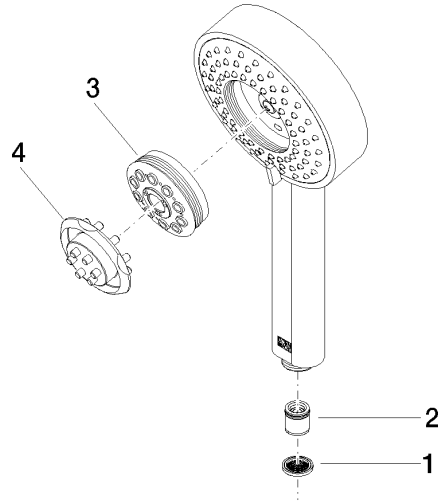

# Concealed single-lever mixer with integrated shower connection with shower set - Platinum

IMO

ST 050 205 7979

Fits: IMO, MEM, CL.1

- cover plate 80 x 80 mm
  - metal shower hose 1750mm with integrated anti-twist protection
  - slide bar
  - Pipe diameter 18 mm
  - Four settings: COMPACT RAIN, COMPACT SOFT FLOW, COMPACT AQUAPRESSURE FLOW, COMPACT CASCADE, max. flow rate l/min (at 3 bar)
  - spray head Ø 120mm
- Intrinsic protection against back flow.**

IMO

ST 050 205 7979

ST 050 205 7070  
mm [inches]

Flow rate chart

Certificates

LGA\_29980.

**Concealed single-lever mixer with integrated shower connection with shower set - Platinum**

ST 050 205 7979  
 Parts for other  
 finishes can be found  
 here: Chrome

**Spare parts list**

No.	Item Number	Name	Quantity used	Delivery time
1	09 23 01 039 90	sieve	1	2
2	09 23 01 046 90	back-flow preventer	1	2
3	04 12 11 071 00 90	shower	1	2
4	09 30 09 022 90	key	1	2

**Concealed single-lever mixer with integrated shower connection with shower set - Platinum**

IMO

ST 050 205 7979

Fits: IMO, MEM, CL.1

- cover plate 80 x 80 mm
- metal shower hose 1750mm with integrated anti-twist protection
- slide bar
- Pipe diameter 18 mm

**This article does not include a hand shower!**