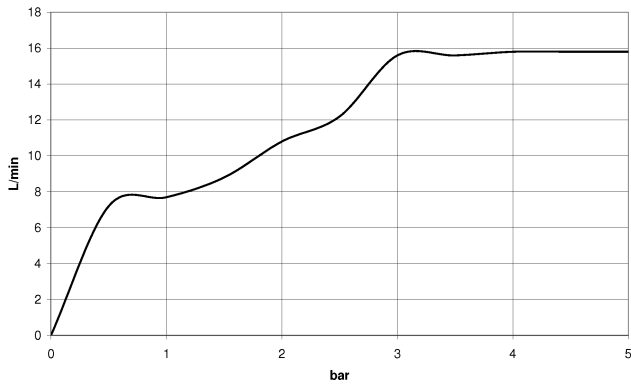

---

IMO

ST 050 205 7979

**Concealed single-lever mixer with integrated shower connection with shower set - Platinum**

IMO

ST 050 205 7979

- Four settings: COMPACT RAIN, COMPACT SOFT FLOW, COMPACT AQUAPRESSURE FLOW, COMPACT CASCADE, max. flow rate 15 l/min (at 3 bar)
- with anti-scale system
- spray head Ø 120mm
- 1/2" connection

IMO

ST 050 205 7979

ST 050 205 7070  
mm [inches]

Flow rate chart

Certificates

LGA\_29980.

**Concealed single-lever mixer with integrated shower connection with shower set - Platinum**

ST 050 205 7979  
 Parts for other  
 finishes can be found  
 here: Chrome