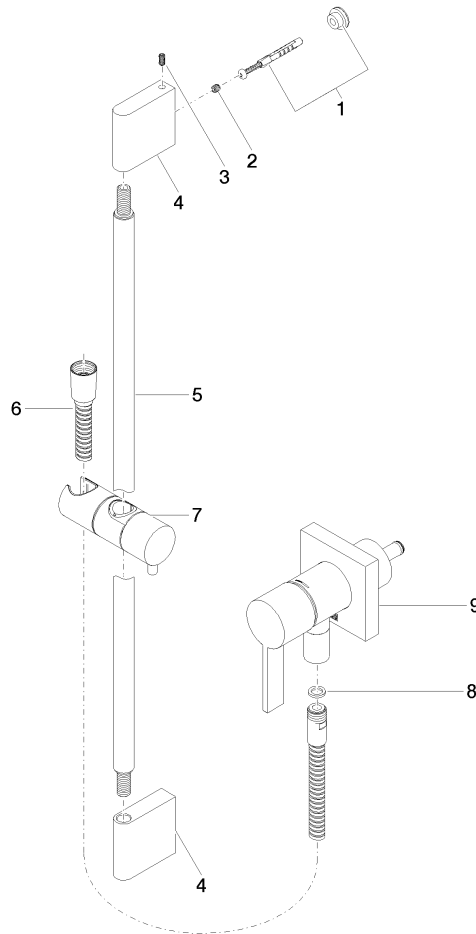

# Concealed single-lever mixer with integrated shower connection with shower set - Platinum

IMO

ST 050 205 7979

Fits: IMO, MEM, CL.1

- cover plate 80 x 80 mm
  - metal shower hose 1750mm with integrated anti-twist protection
  - slide bar
  - Pipe diameter 18 mm
  - Four settings: COMPACT RAIN, COMPACT SOFT FLOW, COMPACT AQUAPRESSURE FLOW, COMPACT CASCADE, max. flow rate l/min (at 3 bar)
  - spray head Ø 120mm
- Intrinsic protection against back flow.**

Concealed single-lever mixer with integrated shower connection with shower set - Platinum

---

IMO

ST 050 205 7979

**Concealed single-lever mixer with integrated shower connection with shower set - Platinum**

### Spare parts list

No.	Item Number	Name	Quantity used	Delivery time
1	05 17 20 726 02 90	fixing set	1	2
2	09 31 11 049 90	pin	2	2
3	04 31 11 113 00 90	pin	2	2
4	08 17 97 054-08	holder	2	40
5	90 28 22 597 00-08	holder	1	-
Spare part can no longer be ordered, please order the replacement item				
6	28 322 970-08	Metal shower hose 1/2" x 3/8" x 1750 mm - Platinum	1	40
7	12 580 970-08	Slide unit - Platinum	1	40
8	90 14 20 026 00 90	seal	1	2
9	36 045 970-08	Concealed single-lever mixer with cover plate with integrated shower connection - Platinum	1	40